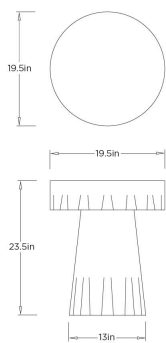

ARTERIOS

MIRELLE ACCENT TABLE

FES19 MIRELLE ACCENT TABLE

ARTERIOS

FES19

Mojave Faux Marble, Concrete Composite

The Mirelle Accent Table is a captivating study in sculptural form, crafted from concrete composite with a faux Mojave marble finish. Its scalloped silhouette hints at the gentle folds of draped fabric, creating a graceful interplay between fluidity and structure. Substantial yet artfully detailed, this distinctive piece adds texture and dimension to any modern living space.

APPEARANCE

Materials	Concrete Composite
Finishes	Mojave Faux Marble
Finish Will Vary	Yes
Top Coat/Sealant	No

DIMENSIONS

Overall	Dia: 20.0 in x H: 23 in
---------	-------------------------

SHIPPING

Shipping Requirements	Truck Ship
Gross Weight 1	104.94 lbs
Shipping Box 1	W: 26.125 in x D: 26.125 in x H: 25.25 in

ADDITIONAL INFO

Base/Foot Type	Non-Adjustable Glides
----------------	-----------------------

CONTRACT

Contract Suitability	Contract Suitable As Is
Tilt Test Degrees	12 Degrees

SWATCHES

MCSW 4x4 Swatch: Mojave Concrete