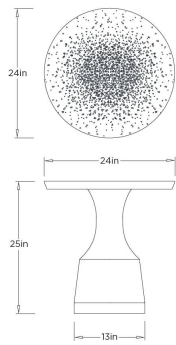

ALTAIR END TABLE

FES20 ALTAIR END TABLE ARTERIOS

FES20  
Toasted Ivory, Eggshell Lacquer

The Altair End Table is a cosmic-inspired piece that draws from the beauty of celestial bodies and constellations. Its sleek, tapered pedestal base is finished in a deep black lacquer, serving as a dramatic backdrop for the intricate faux eggshell detailing on the tabletop. This specialized finish creates a shimmering effect reminiscent of a star-filled sky, making it a brilliant focal point for modern living spaces.

APPEARANCE

Materials	Eggshell Lacquer, Lacquer, Stainless Steel
Finishes	Toasted Ivory, Black, Vintage Brass
Finish Will Vary	Yes
Top Coat/Sealant	No

DIMENSIONS

Overall	Dia: 24.0 in x H: 24.5 in
---------	---------------------------

SHIPPING

Shipping Requirements	Truck Ship
Product Weight	90.2 lbs
Gross Weight 1	90.2 lbs
Shipping Box 1	W: 27.5 in x D: 27.5 in x H: 30.5 in

ADDITIONAL INFO

Base/Foot Type	Adjustable Glides
----------------	-------------------