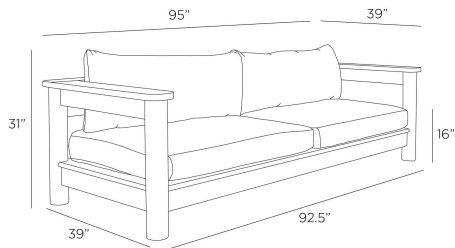

CALDWELL OUTDOOR SOFA

FFS01
Porpoise, Bouclé

A comfortable companion to our Caldwell ottoman, this long-lined sofa delivers a distinct 1970s influence. Constructed of teak wood in a rustic weathered texture, it is finished with carved dowel legs and our Porpoise Outdoor Performance Bouclé cushion. Finish will vary.

APPEARANCE

Materials	Bouclé, Wood
Finishes	Porpoise, Weathered Teak
Finish Will Vary	Yes
Top Coat/Sealant	No

DIMENSIONS

Overall	W: 95 in x D: 39 in x H: 31 in
Foot Print	W: 92.5 in x D: 36.5 in
Arm	W: 6 in x D: 33 in x H: 26.5 in
Leg	Dia: 4.0 in
Seat Back	H: 16 in
Seat	W: 88 in x D: 21 in x H: 16 in
Diagonal Dimensions	W: 47.5 in

SHIPPING

Shipping Requirements	Special Handling Required
Product Weight	156.0 lbs
Gross Weight 1	214.55 lbs
Gross Weight 2	20.0 lbs
Shipping Box 1	W: 31.1 in x D: 42.91 in x H: 98.03 in
Shipping Box 2	W: 31.0 in x D: 98.03 in x H: 7.0 in

ADDITIONAL INFO

Fabric Certification	TB117-2013
Fabric Composition	100% Solution Dyed Acrylic
Fabric Cleaning Code	P - clean with detergent & water
Fabric Wear Abrasion	100,000
Reupholstery Requirements	4 Yards
Base/Foot Type	Non-Adjustable Nylon Glides

CONTRACT

Contract Suitability	Contract Suitable As Is
Contract Textile Suitability	High Traffic/Public Spaces

SWATCHES

X76SW 4x4 Swatch: Porpoise OTD Performance Bouclé
WTWSW 4x4 Swatch: Weathered Teak Wood