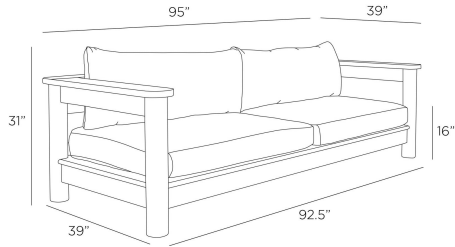

CALDWELL OUTDOOR SOFA

FFS01
Porpoise, Bouclé

A comfortable companion to our Caldwell ottoman, this long-lined sofa delivers a distinct 1970s influence. Constructed of teak wood in a rustic weathered texture, it is finished with carved dowel legs and our Porpoise Outdoor Performance Bouclé cushion. Finish will vary.

APPEARANCE

Materials	Bouclé, Wood
Finishes	Porpoise, Weathered Teak
Finish Will Vary	Yes
Top Coat/Sealant	No

DIMENSIONS

Overall	W: 95 in x D: 39 in x H: 31 in
Foot Print	W: 92.5 in x D: 36.5 in
Arm	W: 6 in x D: 33 in x H: 26.5 in
Leg	Dia: 4.0 in
Seat Back	H: 16 in
Seat	W: 88 in x D: 21 in x H: 16 in
Diagonal Dimensions	W: 47.5 in

SHIPPING

Shipping Requirements	Special Handling Required
Product Weight	156.0 lbs
Gross Weight 1	214.55 lbs
Gross Weight 2	20.0 lbs
Shipping Box 1	W: 31.1 in x D: 42.91 in x H: 98.03 in
Shipping Box 2	W: 31.0 in x D: 98.03 in x H: 7.0 in

ADDITIONAL INFO

Fabric Certification	TB117-2013
Fabric Composition	100% Solution Dyed Acrylic
Fabric Cleaning Code	P - clean with detergent & water
Fabric Wear Abrasion	100,000
Reupholstery Requirements	4 Yards
Base/Foot Type	Non-Adjustable Nylon Glides

CONTRACT

Contract Suitability	Contract Suitable As Is
Contract Textile Suitability	High Traffic/Public Spaces

SWATCHES

X76SW 4x4 Swatch: Porpoise OTD Performance Bouclé
WTWSW 4x4 Swatch: Weathered Teak Wood