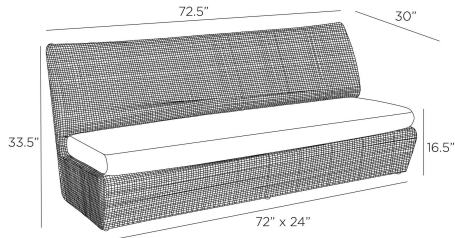

DUPONT OUTDOOR SOFA

FFS02
Pearl, Bouclé

The relaxed assemblage of "70s-style "puzzle-piece" seating is revamped in our lounge-ready outdoor sofa. Composed of sturdy synthetic rattan in a weathered gray plain weave, each woven frame is accented with our Pearl Outdoor Performance Bouclé cushion. Notch detail where the cushion meets the back. Pair with the Dupont chairs, or style on its own.

APPEARANCE

Materials	Bouclé, Rattan
Finishes	Pearl, Weathered Gray
Finish Will Vary	No
Top Coat/Sealant	No

DIMENSIONS

Overall	W: 72.5 in x D: 30 in x H: 33.5 in
Foot Print	W: 72 in x D: 24 in
Seat	W: 72 in x D: 21 in x H: 16.5 in
Diagonal Dimensions	W: 43 in