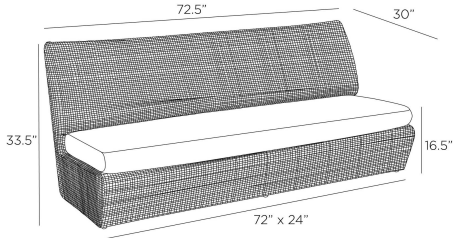

DUPONT OUTDOOR SOFA

FFS02
Pearl, Bouclé

The relaxed assemblage of "70s-style "puzzle-piece" seating is revamped in our lounge-ready outdoor sofa. Composed of sturdy synthetic rattan in a weathered gray plain weave, each woven frame is accented with our Pearl Outdoor Performance Bouclé cushion. Notch detail where the cushion meets the back. Pair with the Dupont chairs, or style on its own.

APPEARANCE

Materials	Bouclé, Rattan
Finishes	Pearl, Weathered Gray
Finish Will Vary	No
Top Coat/Sealant	No

DIMENSIONS

Overall	W: 72.5 in x D: 30 in x H: 33.5 in
Foot Print	W: 72 in x D: 24 in
Seat	W: 72 in x D: 21 in x H: 16.5 in
Diagonal Dimensions	W: 43 in

SHIPPING

Shipping Requirements	Special Handling Required
Product Weight	57.2 lbs
Gross Weight 1	45.52 lbs
Gross Weight 2	15.0 lbs
Shipping Box 1	W: 32.1 in x D: 74.02 in x H: 35.24 in
Shipping Box 2	W: 32.0 in x D: 74.0 in x H: 9.0 in