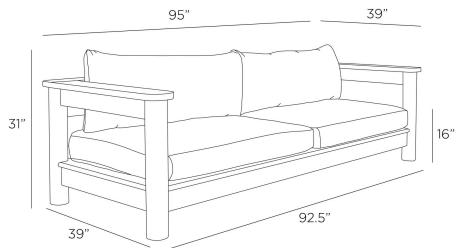

CALDWELL OUTDOOR SOFA

FFS03
Shale, Texture

A comfortable companion to our Caldwell ottoman, this long-lined sofa delivers a distinct 1970s influence. Constructed of teak wood in a rustic weathered texture, it is finished with carved dowel legs and our Shale Outdoor Texture cushion. Finish will vary.

APPEARANCE

Materials	Texture, Wood
Finishes	Shale, Weathered Teak
Finish Will Vary	Yes
Top Coat/Sealant	No

DIMENSIONS

Overall	W: 95 in x D: 39 in x H: 31 in
Foot Print	W: 92.5 in x D: 36.5 in
Arm	W: 6 in x D: 33 in x H: 26.5 in
Leg	Dia: 4.0 in
Seat Back	H: 16 in
Seat	W: 88 in x D: 21 in x H: 16 in
Diagonal Dimensions	W: 47.5 in

SHIPPING

Shipping Requirements	Special Handling Required
Product Weight	156.0 lbs
Gross Weight 1	214.55 lbs
Gross Weight 2	20.0 lbs
Shipping Box 1	W: 31.1 in x D: 42.91 in x H: 98.03 in
Shipping Box 2	W: 31.0 in x D: 98.03 in x H: 7.0 in

ADDITIONAL INFO

Fabric Certification	TB117-2013
Fabric Composition	97% Solution Dyed Acrylic, 3% Polyester
Fabric Cleaning Code	P - clean with detergent & water
Fabric Wear Abrasion	17,500
Reupholstery Requirements	4 Yards
Base/Foot Type	Non-Adjustable Nylon Glides

CONTRACT

Contract Suitability	Contract Suitable As Is
Contract Textile Suitability	Low Traffic/Private Spaces

SWATCHES

X77SW 4x4 Swatch: Shale Outdoor Texture
WTWSW 4x4 Swatch: Weathered Teak Wood