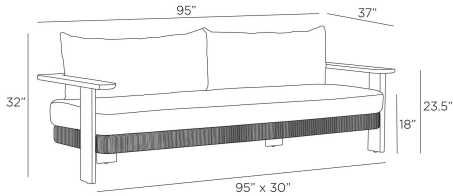

HALSTON OUTDOOR SOFA

FFS06
Pearl, Bouclé

This racerback sofa's minimal lines and joinery details add a dynamic balance to any outdoor setting. Crafted of natural teak wood in a Japanese modern aesthetic, khaki synthetic rope wraps the base. Our Pearl Outdoor Performance Bouclé cushions are hand-stuffed for a relaxed appearance. Wood will vary.

APPEARANCE

Materials	Bouclé, Wood, Rope
Finishes	Pearl, Natural Teak, Khaki
Finish Will Vary	Yes
Top Coat/Sealant	Yes

DIMENSIONS

Overall	W: 95 in x D: 37 in x H: 32 in
Foot Print	W: 95 in x D: 30 in
Arm	W: 6 in x D: 31 in x H: 23.5 in
Leg	W: 1.5 in x D: 6 in x H: 22 in
Seat Back	W: 84 in x D: 11 in x H: 14.5 in
Seat	W: 92 in x D: 30 in x H: 18 in