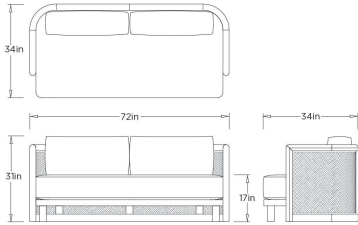

EMOTO OUTDOOR SOFA

FFS07 EMOTO OUTDOOR SOFA

ARTERIO

FFS07
Outdoor Performance Bouclé

The Emoto Outdoor Sofa balances tailored comfort with an artful blend of materials. It features a laser-cut chevron pattern that adds a refined, couturier element to its wirebrushed teak wood frame. Upholstered in an outdoor performance bouclé, this sofa is designed to pair seamlessly with the Emoto Coffee Table, creating a cohesive and sophisticated outdoor living space. A modern statement with a touch of graphic elegance.

APPEARANCE

Materials	Bouclé, Stainless Steel, Wood
Finishes	Pearl, Aged Bronze, Willow
Finish Will Vary	Yes
Top Coat/Sealant	No

DIMENSIONS

Overall	W: 72 in x D: 34 in x H: 31 in
Foot Print	W: 72 in x D: 32 in
Arm	W: 2.5 in x D: 18 in x H: 28 in
Seat Cushion Thickness	H: 9 in
Leg	Dia: 2.5 in x H: 6 in
Clearance	H: 6 in
Pillow Size	W: 30 in x D: 9 in x H: 14 in
Seat Back	D: 2.5 in x H: 12 in
Seat	W: 68 in x D: 31 in x H: 17 in
Diagonal Dimensions	W: 42 in

SHIPPING

Shipping Requirements	Special Handling Required
Product Weight	207.6 lbs
Gross Weight 1	270.16 lbs
Gross Weight 2	15 lbs
Shipping Box 1	W: 38.5 in x D: 76.5 in x H: 37.5 in
Shipping Box 2	W: 40 in x D: 70 in x H: 10 in