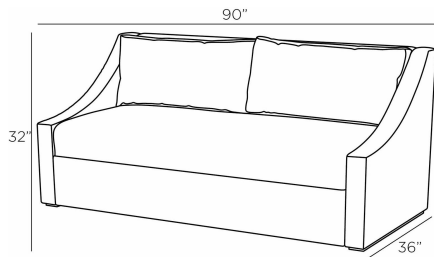

ARTERIOS

BOUDREAUX SOFA FLINT VELVET

FFU02
Flint, Velvet

Offering sculptural lines and sink-in comfort, our fully upholstered sofa is a versatile accent for any room. Covered in luxurious flint velvet from French arm to fully upholstered plinth, its down and foam construction was built to hold its silhouette, year after year.

APPEARANCE

Materials	Velvet
Finishes	Flint
Finish Will Vary	No
Top Coat/Sealant	No

DIMENSIONS

Overall	W: 90 in x D: 36 in x H: 32 in
Foot Print	W: 90 in x D: 36 in
Arm	W: 19 in x D: 4.5 in x H: 22 in
Seat Back	W: 81 in x D: 9.5 in x H: 17 in
Seat	W: 81 in x D: 18 in x H: 19 in
Diagonal Dimensions	W: 48.5 in

SHIPPING

Shipping Requirements	Special Handling Required
Product Weight	146.5 lbs
Gross Weight 1	171.5 lbs
Shipping Box 1	W: 38.0 in x D: 94.0 in x H: 36.0 in

ADDITIONAL INFO

Fabric Certification	TB117-2013
Fabric Composition	74% Cotton, 26% Polyester
Fabric Cleaning Code	S - dry clean only
Fabric Wear Abrasion	150,000
Reupholstery Requirements	13 Yards
Base/Foot Type	Glides

CONTRACT

Contract Suitability	Contract Suitable As Is
Contract Textile Suitability	High Traffic/Public Spaces

SWATCHES

V07SW 4x4 Swatch: Flint Velvet