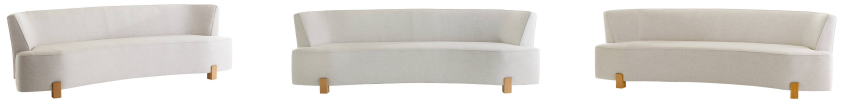

ARTERIOS

CLAUDE SOFA HERON LINEN

FFU06
Heron, Linen

We upholstered the soft lines of the Claude sofa in light heron linen to set a sculptural tone. Gently curved along the back, it was designed to effortlessly cradle the body. Supported with four block legs of white oak. Finish will vary.

APPEARANCE

Materials	Linen, Wood
Finishes	Heron, White Oyster
Finish Will Vary	No
Top Coat/Sealant	No

DIMENSIONS

Overall	W: 101 in x D: 31 in x H: 31.5 in
Foot Print	W: 76 in x D: 31 in
Seat	W: 87 in x D: 20.5 in x H: 18 in
Diagonal Dimensions	W: 44 in