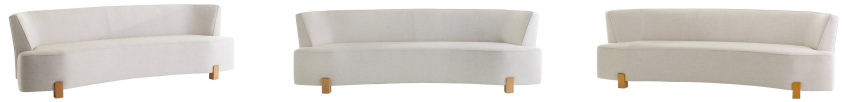

ARTERIOS

CLAUDE SOFA HERON LINEN

FFU06
Heron, Linen

We upholstered the soft lines of the Claude sofa in light heron linen to set a sculptural tone. Gently curved along the back, it was designed to effortlessly cradle the body. Supported with four block legs of white oak. Finish will vary.

APPEARANCE

Materials	Linen, Wood
Finishes	Heron, White Oyster
Finish Will Vary	No
Top Coat/Sealant	No

DIMENSIONS

Overall	W: 101 in x D: 31 in x H: 31.5 in
Foot Print	W: 76 in x D: 31 in
Seat	W: 87 in x D: 20.5 in x H: 18 in
Diagonal Dimensions	W: 44 in