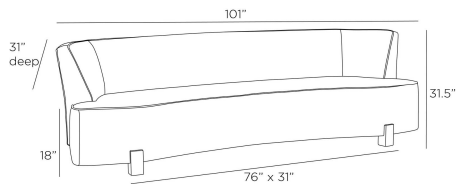

ARTERIOS

CLAUDE SOFA HERON LINEN

FFU06
Heron, Linen

We upholstered the soft lines of the Claude sofa in light heron linen to set a sculptural tone. Gently curved along the back, it was designed to effortlessly cradle the body. Supported with four block legs of white oak. Finish will vary.

APPEARANCE

Materials	Linen, Wood
Finishes	Heron, White Oyster
Finish Will Vary	No
Top Coat/Sealant	No

DIMENSIONS

Overall	W: 101 in x D: 31 in x H: 31.5 in
Foot Print	W: 76 in x D: 31 in
Seat	W: 87 in x D: 20.5 in x H: 18 in
Diagonal Dimensions	W: 44 in

SHIPPING

Shipping Requirements	Special Handling Required
Product Weight	154.5 lbs
Gross Weight 1	158.0 lbs
Shipping Box 1	W: 35.0 in x D: 105.0 in x H: 35.0 in

ADDITIONAL INFO

Fabric Certification	NFPA-260, TB117-2013
Fabric Composition	100% Polyester
Fabric Cleaning Code	S - dry clean only
Fabric Wear Abrasion	50,000
Reupholstery Requirements	8.5 Yards
Base/Foot Type	Nylon Tack Glides

CONTRACT

Contract Suitability	Contract Suitable As Is
Contract Textile Suitability	High Traffic/Public Spaces

SWATCHES

L27SW 4x4 Swatch: Heron Linen