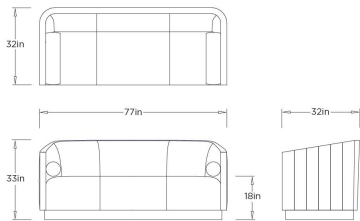

ARTERIOS

HUXLEY SOFA MOSS PERFORMANCE

FFU10 HUXLEY SOFA MOSS PERFORMANCE VELVET
WHITE OYSTER ARTERIOS

FFU10
Moss, Velvet

A new take on the shelter sofa, Huxley's stylish silhouette is elevated in our Wells Performance Velvet, shown in the color moss. The rhythmic texture of back-channeled details allows it to float stylishly within a room. Sloped arms with bolster pillows lend support for seating, while a shaped plinth base of white oyster finished oak wood adds a contemporary contrast of material.

APPEARANCE

Materials	Velvet, Wood
Finishes	Moss, White Oyster
Finish Will Vary	No
Top Coat/Sealant	Yes

DIMENSIONS

Overall	W: 77 in x D: 32 in x H: 33 in
Foot Print	W: 73 in x D: 28 in
Arm	W: 4 in x D: 24 in x H: 28 in
Bolster	D: 21.5 in x Dia: 6.5 in
Seat Back	W: 69 in x D: 10 in x H: 16.5 in
Seat	W: 69 in x D: 22 in x H: 18 in
Diagonal Dimensions	W: 42 in

SHIPPING

Shipping Requirements	Special Handling Required
Product Weight	146.0 lbs
Gross Weight 1	175.0 lbs
Shipping Box 1	W: 36.0 in x D: 81.0 in x H: 37.0 in

ADDITIONAL INFO

Fabric Certification	NFPA-260, TB117-2013
Fabric Composition	82% Polyester, 18% Cotton
Fabric Cleaning Code	W - spot clean only with water-based shampoo or foam upholstery cleaner
Fabric Wear Abrasion	100,000
Fabric PFAS Free	Yes
Reupholstery Requirements	9.5 Yards
Base/Foot Type	Non-Adjustable Nylon Tack Glides

CONTRACT

Contract Suitability	Contract Suitable As Is
Contract Textile Suitability	High Traffic/Public Spaces

SWATCHES

T17SW 4x4 Swatch: Noir Leather