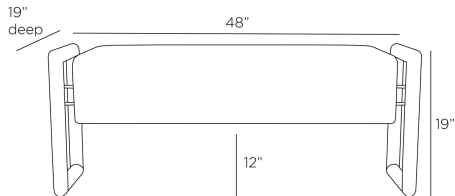

ARTERIOS

WILCOX BENCH

FHI03

Dim Gray, Leather

Conceived in a handsome mix of dim gray leather and contrasting blackened bronze iron, our Wilcox bench is a moody and modern addition to any space. The piece is elegantly constructed with a cantilevered seat cushion, giving the illusion that the seat is floating between its thick rectangular construction. Finish will vary.

APPEARANCE

Materials	Leather, Iron
Finishes	Dim Gray, Blackened Bronze
Finish Will Vary	Yes
Top Coat/Sealant	No

DIMENSIONS

Overall	W: 48 in x D: 19 in x H: 19 in
Foot Print	W: 48 in x D: 19 in
Leg	W: 16 in x D: 2 in x H: 19 in
Seat	W: 41.5 in x D: 18.5 in x H: 18.5 in
Diagonal Dimensions	W: 51 in

SHIPPING

Shipping Requirements	Truck Ship
Product Weight	54.0 lbs
Gross Weight 1	69.3 lbs
Shipping Box 1	W: 23.0 in x D: 23.0 in x H: 53.0 in

ADDITIONAL INFO

Fabric Certification	NFPA-260, TB117-2013
Fabric Composition	100% Leather
Fabric Cleaning Code	S - dry clean only
Reupholstery Requirements	36 Square Feet 2 Yards
Base/Foot Type	Glides