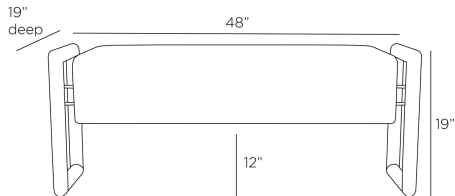

ARTERIOS

WILCOX BENCH

FHI03

Dim Gray, Leather

Conceived in a handsome mix of dim gray leather and contrasting blackened bronze iron, our Wilcox bench is a moody and modern addition to any space. The piece is elegantly constructed with a cantilevered seat cushion, giving the illusion that the seat is floating between its thick rectangular construction. Finish will vary.

APPEARANCE

Materials	Leather, Iron
Finishes	Dim Gray, Blackened Bronze
Finish Will Vary	Yes
Top Coat/Sealant	No

DIMENSIONS

Overall	W: 48 in x D: 19 in x H: 19 in
Foot Print	W: 48 in x D: 19 in
Leg	W: 16 in x D: 2 in x H: 19 in
Seat	W: 41.5 in x D: 18.5 in x H: 18.5 in
Diagonal Dimensions	W: 51 in

SHIPPING

Shipping Requirements	Truck Ship
Product Weight	54.0 lbs
Gross Weight 1	69.3 lbs
Shipping Box 1	W: 23.0 in x D: 23.0 in x H: 53.0 in

ADDITIONAL INFO

Fabric Certification	NFPA-260, TB117-2013
Fabric Composition	100% Leather
Fabric Cleaning Code	S - dry clean only
Reupholstery Requirements	36 Square Feet | 2 Yards
Base/Foot Type	Glides

CONTRACT

Contract Suitability	Contract Suitable With Conditions
Contract Conditions	For an additional fee, a clear, protective coating can be added
Contract Textile Suitability	High Traffic/Public Spaces

SWATCHES

T49SW 4x4 Swatch: Dim Gray Leather