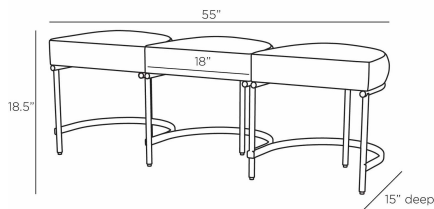

ARTERIOS

BLAIRE BENCH

FHI08
Black, Hair on Hide

The streamlined forms and repetitive patterns of Art Deco influence this bench. A trio of black hair-on-hide seats perch atop blackened bronze finished stainless steel legs with added elements of antique brass details, providing elegance from every angle. Hide will vary.

APPEARANCE

Materials	Hair on Hide, Stainless Steel, Brass
Finishes	Black, Blackened Bronze, Antique Brass
Finish Will Vary	Yes
Top Coat/Sealant	Yes

DIMENSIONS

Overall	W: 55 in x D: 15 in x H: 18.5 in
Foot Print	W: 55 in x D: 15 in
Seat	W: 18 in x D: 15 in
Diagonal Dimensions	W: 23 in

SHIPPING

Shipping Requirements	Truck Ship
Product Weight	33.0 lbs
Gross Weight 1	47.85 lbs
Shipping Box 1	W: 19.7 in x D: 57.1 in x H: 22.4 in

ADDITIONAL INFO

Disclaimers	As a natural hide, each piece will vary and no two are alike.
Fabric Certification	TB117-2013
Fabric Composition	100% Leather
Fabric Cleaning Code	S - dry clean only
Reupholstery Requirements	2 Yards
Base/Foot Type	Glides