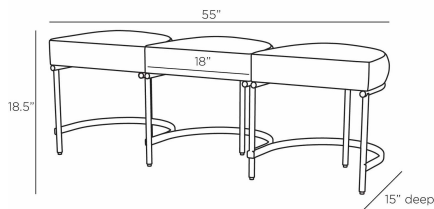

## BLAIRE BENCH

FHI08  
Black, Hair on Hide

The streamlined forms and repetitive patterns of Art Deco influence this bench. A trio of black hair-on-hide seats perch atop blackened bronze finished stainless steel legs with added elements of antique brass details, providing elegance from every angle. Hide will vary.

### DIMENSIONS

Overall	W: 55 in x D: 15 in x H: 18.5 in
Foot Print	W: 55 in x D: 15 in
Seat	W: 18 in x D: 15 in
Diagonal Dimensions	W: 23 in