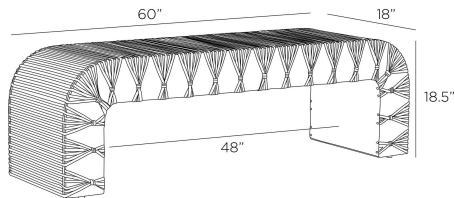

ARTERIO RS

HUTCHINS BENCH

FH111
Deep Russet, Leather

Strands of leather in a deep russet hue are intricately woven around a waterfall bench of natural oak wood. Inspired by a braided horse's mane, the rhythmic pattern is repeated along each side and secured with antique brass nail heads. The underside of this stylish bench is clad in matching leather. Leather will vary.

APPEARANCE

Materials	Leather, Wood, Brass
Finishes	Deep Russet, Natural Oak, Antique Brass
Finish Will Vary	Yes
Top Coat/Sealant	Yes

DIMENSIONS

Overall	W: 60 in x D: 18 in x H: 18.5 in
Foot Print	W: 60 in x D: 18 in
Leg	W: 6 in x D: 18 in
Seat	W: 48 in x D: 18 in x H: 18.5 in
Diagonal Dimensions	W: 26 in

SHIPPING

Shipping Requirements	Truck Ship
Product Weight	67.0 lbs
Gross Weight 1	89.84 lbs
Shipping Box 1	W: 22 in x D: 63 in x H: 23 in

ADDITIONAL INFO

Disclaimers
This piece is made with genuine leather. The variations in color are a natural characteristic of leather and may increase over time, adding to the individuality of your item. Please keep this away from prolonged intense sunlight, heat and humidity.