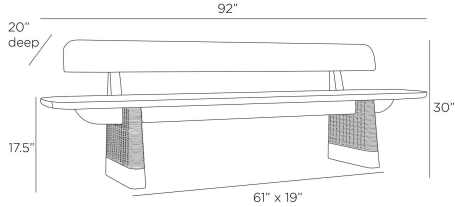

DELRIO OUTDOOR BENCH

FHS04
 Honey, Wood

The low-slung companion to our Delrio dining table, this teak wood bench is the perfect synthesis between Japanese and Southwestern style. Stained in a rich honey hue, its supportive back and seat possess expansive planes to cradle the body. Matching honey synthetic rope wraps each keenly angled leg. A notched detail where the back meets the base allows it to float within any outdoor seating area. Finish will vary.

APPEARANCE

Materials	Wood, Rope
Finishes	Honey, Honey
Finish Will Vary	Yes
Top Coat/Sealant	Yes

DIMENSIONS

Overall	W: 92 in x D: 20 in x H: 30 in
Foot Print	W: 61 in x D: 19 in
Leg	W: 3.5 in x D: 19 in x H: 16 in
Seat Back	W: 80 in x D: 1.5 in x H: 12 in
Seat	W: 92 in x D: 16 in x H: 17.5 in
Diagonal Dimensions	W: 36.5 in

SHIPPING

Shipping Requirements	Special Handling Required
Product Weight	108.1 lbs
Gross Weight 1	118.0 lbs
Shipping Box 1	W: 23.62 in x D: 95.28 in x H: 34.45 in

ADDITIONAL INFO

Base/Foot Type	Adjustable Glides
----------------	-------------------