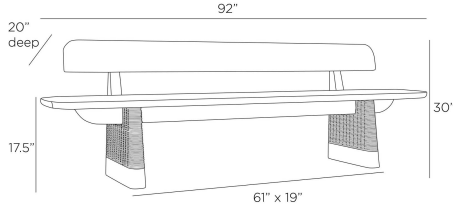

DELRIO OUTDOOR BENCH

FHS04
Honey, Wood

The low-slung companion to our Delrio dining table, this teak wood bench is the perfect synthesis between Japanese and Southwestern style. Stained in a rich honey hue, its supportive back and seat possess expansive planes to cradle the body. Matching honey synthetic rope wraps each keenly angled leg. A notched detail where the back meets the base allows it to float within any outdoor seating area. Finish will vary.

APPEARANCE

Materials	Wood, Rope
Finishes	Honey, Honey
Finish Will Vary	Yes
Top Coat/Sealant	Yes

DIMENSIONS

Overall	W: 92 in x D: 20 in x H: 30 in
Foot Print	W: 61 in x D: 19 in
Leg	W: 3.5 in x D: 19 in x H: 16 in
Seat Back	W: 80 in x D: 1.5 in x H: 12 in
Seat	W: 92 in x D: 16 in x H: 17.5 in
Diagonal Dimensions	W: 36.5 in

SHIPPING

Shipping Requirements	Special Handling Required
Product Weight	108.1 lbs
Gross Weight 1	118.0 lbs
Shipping Box 1	W: 23.62 in x D: 95.28 in x H: 34.45 in

ADDITIONAL INFO

Base/Foot Type	Adjustable Glides
----------------	-------------------