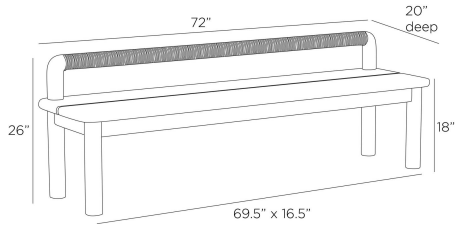

ESCAPE OUTDOOR BENCH

FHS05
Weathered Teak, Wood

Designed with a chunky teak wood frame in a soothing weathered finish, this go-anywhere bench is a welcomed addition to any garden or outdoor dining area. The organic weave of the pebble synthetic rope accent adds texture to a substantial dowel back. Finish will vary.

APPEARANCE

Materials	Wood, Rope
Finishes	Weathered Teak, Pebble
Finish Will Vary	Yes
Top Coat/Sealant	No

DIMENSIONS

Overall	W: 72 in x D: 20 in x H: 26 in
Foot Print	W: 69.5 in x D: 16.5 in
Leg	Dia: 3.5 in x H: 16.5 in
Seat Back	W: 69.5 in x Dia: 3.5 in x H: 8.5 in
Seat	W: 72 in x D: 15.5 in x H: 18 in
Diagonal Dimensions	W: 33 in

SHIPPING

Shipping Requirements	Special Handling Required
Product Weight	74.0 lbs
Gross Weight 1	102.07 lbs
Shipping Box 1	W: 28.35 in x D: 23.23 in x H: 75.2 in

ADDITIONAL INFO

Base/Foot Type	Non-Adjustable Nylon Glides

CONTRACT

Contract Suitability	Contract Suitable As Is

SWATCHES

PSPSBS	4x4 Swatch: Pebble Synthetic Rope Strandboard W
PSPSW	4x4 Swatch: Pebble Synthetic Rope
WTWSW	4x4 Swatch: Weathered Teak Wood