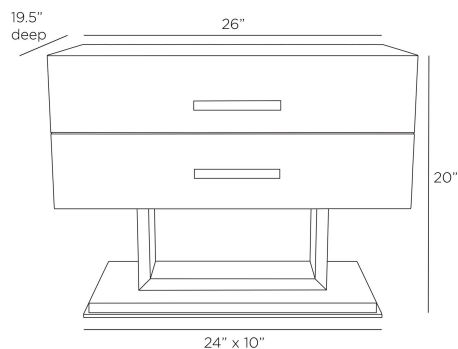

ARTERIOS

TATRO SIDE TABLE

F1101
Ivory, Leather

Our inspired, two-drawer Tatro side table is composed in an architectural design, with a stitched, ivory leather case that cantilevers over an open pedestal base framework of ebony oak, imparting a floating effect. A plinth of oak and antique brass grounds the storage table, with drawers lined in cream suede. Finish will vary.

APPEARANCE

Materials	Leather, Oak Wood, Brass, Suede
Finishes	Ivory, Ebony, Antique Brass, Cream
Finish Will Vary	Yes
Top Coat/Sealant	Yes

DIMENSIONS

Overall	W: 26 in x D: 19.5 in x H: 20 in
Foot Print	W: 24 in x D: 10 in
Drawer Exterior	W: 26 in x H: 5 in
Drawer Interior	W: 23 in x D: 14.5 in x H: 2.5 in
Diagonal Dimensions	W: 27.5 in

SHIPPING

Shipping Requirements	Truck Ship
Product Weight	89.0 lbs
Gross Weight 1	95.0 lbs
Shipping Box 1	W: 24 in x D: 32 in x H: 30 in

CONTRACT

Contract Suitability	Contract Suitable As Is
----------------------	-------------------------