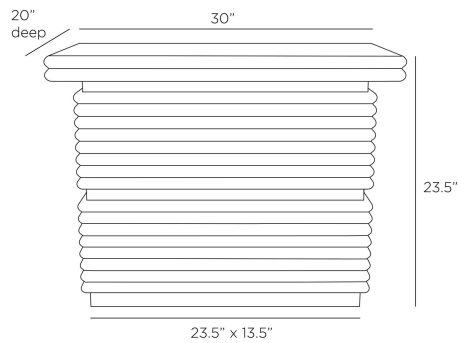

## TOBAR SIDE TABLE

FII02

Ebony, Wood

Possessing a midcentury sensibility, the Tobar side table delivers on artisanship and robust scale. The two-drawer accent table is crafted in a rich case of ebony oak with ribbed details, creating beautiful linear shadows. Recessed bands of antique brass visually separate the ribbed drawer sections. Black suede lines each drawer. The table is finished on all sides, enabling it to float in a room. Finish will vary.

### DIMENSIONS

Overall	W: 30 in x D: 20 in x H: 23.5 in
Foot Print	W: 23.5 in x D: 13.5 in
Bottom Drawer Interior	W: 22 in x D: 10.5 in x H: 6 in
Drawer Exterior	W: 27.5 in x H: 8.5 in
Top Drawer Interior	W: 22 in x D: 10.5 in x H: 7 in
Diagonal Dimensions	W: 30 in