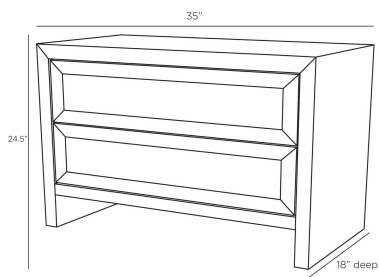

ARTERIOS

BURNETT SIDE TABLE

F1103
Smoke, Wood

Evoking the clean lines of contemporary furnishings, the Burnett side table is both understated and essential. Its solid, smoke-finished wood frame is accented with panels of soft graphite suede for textural interest. Both drawers are lined in matching suede for sophisticated refinement. Suede and wood will vary.

APPEARANCE

Materials	Wood, Suede
Finishes	Smoke, Graphite
Finish Will Vary	Yes
Top Coat/Sealant	Yes

DIMENSIONS

Overall	W: 35 in x D: 18 in x H: 24.5 in
Foot Print	W: 35 in x D: 18 in
Bottom Drawer Interior	W: 30 in x D: 15 in x H: 5.5 in
Top Drawer Interior	W: 30 in x D: 15 in x H: 6 in
Diagonal Dimensions	W: 30.5 in

SHIPPING

Shipping Requirements	Special Handling Required
Product Weight	109.0 lbs
Gross Weight 1	129.0 lbs
Shipping Box 1	W: 21 in x D: 38 in x H: 27 in

ADDITIONAL INFO

Base/Foot Type	Glides

CONTRACT

Contract Suitability	Contract Suitable As Is