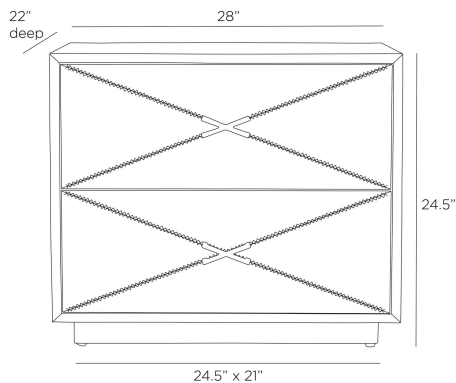

ARTERIOS

HARTZEL SIDE TABLE

FII06
Ivory, Leather

We borrowed whipstitch detailing from fine tailoring to adorn a side table of smoke oak wood. Each ivory leather-covered drawer is enhanced with cast brass hardware in English bronze finish to mirror the linear shape of the stitching. Designed with a generous depth for storage, this sophisticated piece is veneered all the way around, allowing it to float within the room. Soft-close drawers and English Bronze-plated stainless-steel base. Leather will vary.

APPEARANCE

Materials	Leather, Wood, Brass, Stainless Steel
Finishes	Ivory, Smoke, English Bronze, English Bronze
Finish Will Vary	Yes
Top Coat/Sealant	Yes

DIMENSIONS

Overall	W: 28 in x D: 22 in x H: 24.5 in
Foot Print	W: 24.5 in x D: 21 in
Drawer Interior	W: 25 in x D: 17 in x H: 8.5 in
Diagonal Dimensions	W: 32 in

SHIPPING

Shipping Requirements	Truck Ship
Product Weight	102.0 lbs
Gross Weight 1	165.0 lbs
Shipping Box 1	W: 29 in x D: 35 in x H: 35 in

ADDITIONAL INFO

Disclaimers	This piece is made with genuine leather. The variations in color are a natural characteristic of leather and may increase over time, adding to the individuality of your item. Please keep this away from prolonged intense sunlight, heat and humidity.

Base/Foot Type	Non-Adjustable Nylon Glides

CONTRACT

Contract Suitability	Contract Suitable As Is