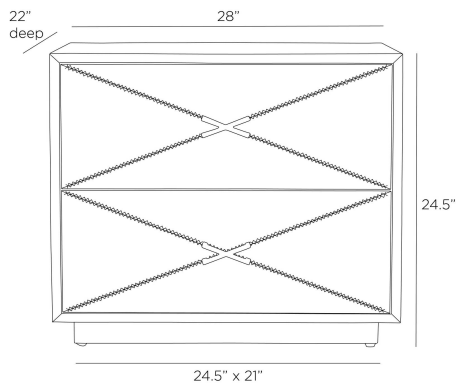

ARTERIOS

HARTZEL SIDE TABLE

FII06
Ivory, Leather

We borrowed whipstitch detailing from fine tailoring to adorn a side table of smoke oak wood. Each ivory leather-covered drawer is enhanced with cast brass hardware in English bronze finish to mirror the linear shape of the stitching. Designed with a generous depth for storage, this sophisticated piece is veneered all the way around, allowing it to float within the room. Soft-close drawers and English Bronze-plated stainless-steel base. Leather will vary.

APPEARANCE

Materials	Leather, Wood, Brass, Stainless Steel
Finishes	Ivory, Smoke, English Bronze, English Bronze
Finish Will Vary	Yes
Top Coat/Sealant	Yes

DIMENSIONS

Overall	W: 28 in x D: 22 in x H: 24.5 in
Foot Print	W: 24.5 in x D: 21 in
Drawer Interior	W: 25 in x D: 17 in x H: 8.5 in
Diagonal Dimensions	W: 32 in

SHIPPING

Shipping Requirements	Truck Ship
Product Weight	102.0 lbs
Gross Weight 1	165.0 lbs
Shipping Box 1	W: 29 in x D: 35 in x H: 35 in

ADDITIONAL INFO

Disclaimers	This piece is made with genuine leather. The variations in color are a natural characteristic of leather and may increase over time, adding to the individuality of your item. Please keep this away from prolonged intense sunlight, heat and humidity.
-------------	--