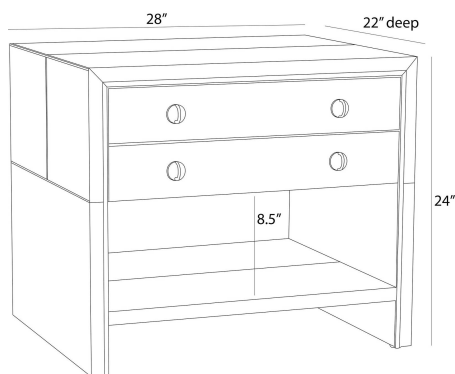

ARTERIOS

JOPLIN SIDE TABLE

F1107
Black, Leather

A modern mix of materials elevates our sophisticated side table. The smoke oak wood waterfall case is juxtaposed with luxe black embossed leather on the top and front, with stitched details to highlight the black shagreen. Punctuated by antique brass inlay and delicate pulls, this handsome piece features two soft-close drawers and an open shelf for essentials. Finish will vary.

APPEARANCE

Materials	Leather, Wood, Brass
Finishes	Black, Smoke, Antique Brass
Finish Will Vary	Yes
Top Coat/Sealant	Yes

DIMENSIONS

Overall	W: 28 in x D: 22 in x H: 24 in
Foot Print	W: 28 in x D: 22 in
Leg	W: 1.5 in x D: 22 in
Drawer Exterior	W: 25 in x D: 0.75 in x H: 4.5 in
Drawer Interior	W: 23.5 in x D: 16.5 in x H: 2.5 in
Shelf	W: 25 in x D: 21.5 in x H: 1.5 in
Table Top	W: 28 in x D: 22 in
Diagonal Dimensions	W: 33 in

SHIPPING

Shipping Requirements	Truck Ship
Product Weight	90.1 lbs
Gross Weight 1	96.14 lbs
Shipping Box 1	W: 34.25 in x D: 35.43 in x H: 28.74 in

CONTRACT

Contract Suitability	Contract Suitable As Is
----------------------	-------------------------