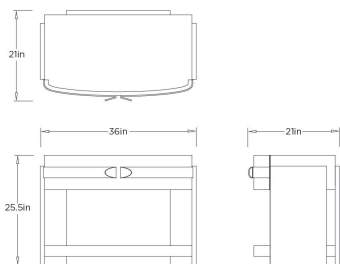

ARTERIOS

ARION SIDE TABLE

F1108 ARION SIDE TABLE

ARTERIOS

F1108
Morel, Leather

The Arion Side Table showcases artisanal detailing with a morel leather-wrapped body accented by distinctive hardware. Its seamless blend of textured leather and tailored silhouette brings a refined, sculptural touch to any modern interior.

APPEARANCE

Materials	Leather, Wood, Suede, Stainless Steel
Finishes	Morel, Walnut, Dove, Bronze
Finish Will Vary	No
Top Coat/Sealant	No

DIMENSIONS

Overall	W: 36 in x D: 21 in x H: 25.5 in
---------	----------------------------------

SHIPPING

Shipping Requirements	Special Handling Required
Product Weight	99 lbs
Gross Weight 1	203 lbs
Shipping Box 1	W: 42 in x D: 25 in x H: 35.5 in

ADDITIONAL INFO

Disclaimers	This piece is made with genuine leather. The variations in color are a natural characteristic of leather and may increase over time, adding to the individuality of your item. Please keep this away from prolonged intense sunlight, heat and humidity.
-------------	--