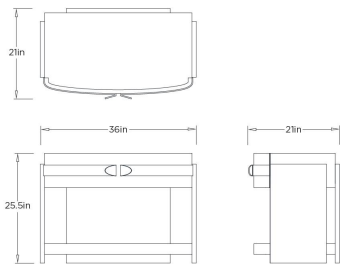

ARTERIOS

ARION SIDE TABLE

F1108 ARION SIDE TABLE

ARTERIOS

F1108
Morel, Leather

The Arion Side Table showcases artisanal detailing with a morel leather-wrapped body accented by distinctive hardware. Its seamless blend of textured leather and tailored silhouette brings a refined, sculptural touch to any modern interior.

APPEARANCE

Materials	Leather, Wood, Suede, Stainless Steel
Finishes	Morel, Walnut, Dove, Bronze
Finish Will Vary	No
Top Coat/Sealant	No

DIMENSIONS

Overall	W: 36 in x D: 21 in x H: 25 in
---------	--------------------------------

SHIPPING

Shipping Requirements	Special Handling Required
Product Weight	99 lbs
Gross Weight 1	203 lbs
Shipping Box 1	W: 42 in x D: 25 in x H: 35.5 in

ADDITIONAL INFO

Disclaimers	This piece is made with genuine leather. The variations in color are a natural characteristic of leather and may increase over time, adding to the individuality of your item. Please keep this away from prolonged intense sunlight, heat and humidity.
-------------	--