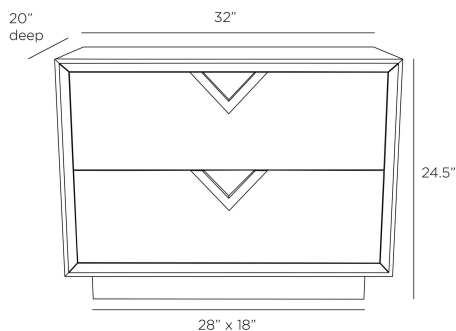

ARTERIOS

ULYSSES SIDE TABLE

FIS02
Brindle, Ofram Veneer

Inspired by French furniture design of the 1970s, the Ulysses' design utilizes rich, brindle ofram veneer to play up the simple geometry and beauty of the case. The striking, two-drawer accent table features bronze brass banding and V-shaped, bronze brass finger-pull hardware. Finished on all sides, the piece can float in a space. Finish will vary.

APPEARANCE

Materials	Ofram Veneer, Brass
Finishes	Brindle, Bronze
Finish Will Vary	Yes
Top Coat/Sealant	Yes

DIMENSIONS

Overall	W: 32 in x D: 20 in x H: 24.5 in
Foot Print	W: 28 in x D: 18 in
Drawer Exterior	W: 30 in x H: 9.5 in
Drawer Interior	W: 28 in x D: 15 in x H: 7 in
Table Top	W: 32 in x D: 20 in
Diagonal Dimensions	W: 31 in

SHIPPING

Shipping Requirements	Truck Ship
Product Weight	97.0 lbs
Gross Weight 1	107.0 lbs
Shipping Box 1	W: 23 in x D: 35 in x H: 29 in

ADDITIONAL INFO

Base/Foot Type	Glides
----------------	--------

CONTRACT