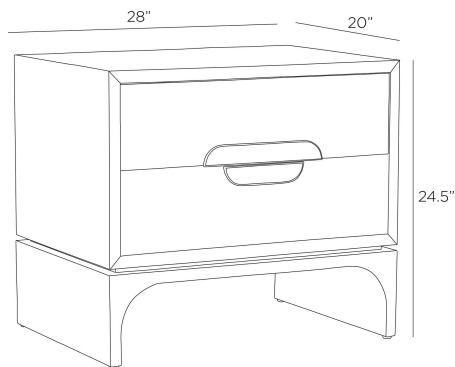

## KIANNA SIDE TABLE

FIS05  
White, Lacquer

We adapted our classic Kianna credenza in a smaller size to perfectly pair with a bed or sofa. A white lacquer face is set within a veneered oak wood frame in an oyster finish, delivering style and function through architectural elements. Inspired by modernist sculpture, the curved door pulls are crafted in heritage brass, while the exaggerated base features a racing stripe reveal visible from every angle. Soft-close doors.

### DIMENSIONS

|                     |                                   |
|---------------------|-----------------------------------|
| Overall             | W: 28 in x D: 20 in x H: 24.5 in  |
| Foot Print          | W: 28 in x D: 20 in               |
| Leg                 | W: 1 in x D: 20 in x H: 8 in      |
| Drawer Exterior     | W: 25.5 in x D: 1 in x H: 6.5 in  |
| Drawer Interior     | W: 24.5 in x D: 15 in x H: 4.5 in |
| Diagonal Dimensions | W: 31.5 in                        |