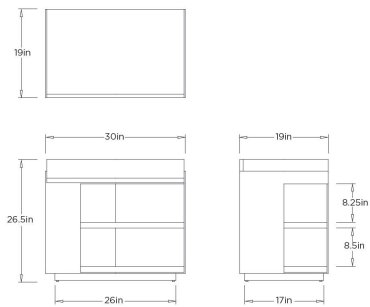

ARTERIOS

NORWICH SIDE TABLE

FIS07 NORWICH SIDE TABLE

ARTERIOS

FIS07
Smoke, Oak Veneer

Our end table of smoke oak veneer offers effortless multi-functionality. Stylized with a lighter-grained top and dual shelves, it also features a soft-close drawer hidden in the front to store your essentials. A vintage brass stainless-steel frame and hardware. Finish will vary.

APPEARANCE

Materials	Oak Veneer, Stainless Steel
Finishes	Smoke, Vintage Brass
Finish Will Vary	Yes
Top Coat/Sealant	Yes

DIMENSIONS

Overall	W: 30 in x D: 19 in x H: 26.5 in
Foot Print	W: 26 in x D: 17 in
Drawer Interior	W: 26 in x D: 15 in x H: 2.5 in
Shelf	W: 29.5 in x D: 18.5 in x H: 1.5 in
Table Top	W: 29.5 in x D: 19 in
Diagonal Dimensions	W: 33 in

SHIPPING

Shipping Requirements	Special Handling Required
Product Weight	149.0 lbs
Gross Weight 1	169.5 lbs
Shipping Box 1	W: 31.5 in x D: 33.0 in x H: 22.5 in

ADDITIONAL INFO

Features	Anti-Tip Kit Included
----------	-----------------------