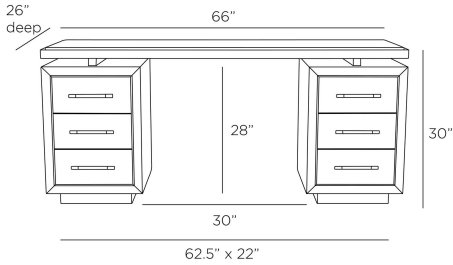

ARTERIOS

WIXOM DESK

FKI03
Ebony, Wood

Our Deco-inspired Wixom desk is lavished with rich detail. Created in ebony oak, the striking executive desk is designed with a cantilevered desktop that floats atop two sets of deep drawers, which are framed with antique brass inlays. Linear antique brass hardware is wrapped in gray leather for added flourish. Gray suede lines the six storage drawers. Finish will vary. Assembly required.

APPEARANCE

Materials	Wood, Brass, Leather, Suede
Finishes	Ebony, Antique Brass, Gray, Gray
Finish Will Vary	Yes
Top Coat/Sealant	No

DIMENSIONS

Overall	W: 66 in x D: 26 in x H: 30 in
Foot Print	W: 62.5 in x D: 22 in
Drawer Exterior	W: 14.5 in x H: 6.5 in
Drawer Interior	W: 13 in x D: 16.5 in x H: 4.5 in
Seat Clearance	W: 30 in x D: 26 in
Table Top	W: 65 in x D: 25 in x H: 2 in
Diagonal Dimensions	W: 39.5 in

SHIPPING

Shipping Requirements	Truck Ship
Product Weight	238.0 lbs
Gross Weight 1	364.32 lbs
Shipping Box 1	W: 33.07 in x D: 72.84 in x H: 40.16 in

ADDITIONAL INFO

Features	Assembly Required
Base/Foot Type	Felt

CONTRACT

Commercial Maintenance	Hardware will need to be occasionally tightened.
Contract Suitability	Contract Suitable As Is