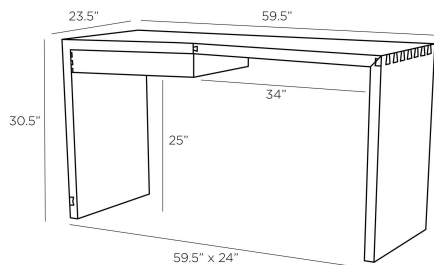

ARTERIOS

ZEUS DESK

FKI04
Ebony, Wood

The craftsmanship of classic dovetail joinery inspired this modern desk of ebony finished solid oak. Constructed with bold inlaid antique brass joints at the side edges, it was designed to float seamlessly in any room. A single drawer is adorned with an antique brass accent.

APPEARANCE

Materials	Wood, Brass
Finishes	Ebony, Antique Brass
Finish Will Vary	Yes
Top Coat/Sealant	Yes

DIMENSIONS

Overall	W: 59.5 in x D: 23.5 in x H: 30.5 in
Foot Print	W: 59.5 in x D: 24 in
Leg	W: 1.5 in
Drawer Interior	W: 18.5 in x D: 16.5 in x H: 2 in
Seat Clearance	W: 34 in x H: 28.5 in
Diagonal Dimensions	W: 38.5 in

SHIPPING

Shipping Requirements	Truck Ship
Product Weight	95.4 lbs
Gross Weight 1	92.61 lbs
Shipping Box 1	W: 27.0 in x D: 62.0 in x H: 33.0 in

ADDITIONAL INFO

Base/Foot Type	Glides
----------------	--------