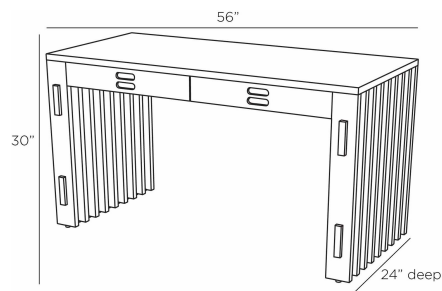

ARTERIOS

ABRAHAM DESK

FKS04
Bramble, White Cedar Veneer

The minimalist aesthetic of Japanese design informs our Abraham. Clad in quarter cut white cedar veneer in a bramble tone, the structure was created to float within any room. Supporting the desktop on either end is series of vertical panels that create an open screen effect, providing a rich feel and light profile.

APPEARANCE

Materials	White Cedar Veneer
Finishes	Bramble
Finish Will Vary	Yes
Top Coat/Sealant	Yes

DIMENSIONS

Overall	W: 56 in x D: 24 in x H: 30 in
Foot Print	W: 56 in x D: 24 in
Leg	W: 4 in
Drawer Interior	W: 20.5 in x D: 14.5 in x H: 2 in
Diagonal Dimensions	W: 38.5 in