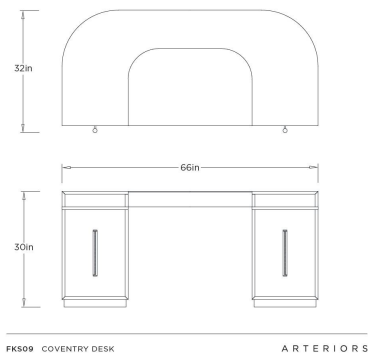

ARTERIOS

COVENTRY DESK

FKS09
Cerused Ebony, Oak Veneer

The Coventry Desk is a sophisticated workspace inspired by the bold architectural lines of Art Deco form. Wrapped in an ebony oak veneer, the desk features a tactile, linear grain that adds depth to its dark, moody aesthetic. Its curved silhouette is accented by sleek metal inlay and elongated hardware, balancing functional storage with a high-design presence for a professional office setting.

APPEARANCE

Materials	Oak Veneer, Leather, Stainless Steel
Finishes	Cerused Ebony, Black, Antique Brass
Finish Will Vary	Yes
Top Coat/Sealant	No

DIMENSIONS

Overall	W: 66 in x D: 32 in x H: 30.5 in
Foot Print	W: 65 in x D: 29 in
Door	W: 15.5 in x D: 1 in x H: 22.5 in
Large Drawer Interior	W: 30 in x D: 14.5 in x H: 2.25 in
Shelf	W: 15.5 in x D: 27 in x H: 1 in
Small Drawer Interior	W: 13.5 in x D: 14.5 in x H: 1.75 in
Table Top	W: 66 in x D: 30 in x H: 4 in

SHIPPING

Shipping Requirements	Special Handling Required
Product Weight	264 lbs
Gross Weight 1	375.76 lbs
Shipping Box 1	W: 35.5 in x D: 69.5 in x H: 39.75 in

ADDITIONAL INFO

Disclaimers	This piece is made with genuine leather. The variations in color are a natural characteristic of leather and may increase over time, adding to the individuality of your item. Please keep this away from prolonged intense sunlight, heat and humidity.
Base/Foot Type	Adjustable Glides

CONTRACT

Contract Suitability	Contract Suitable With Conditions
Contract Conditions	For an additional fee, a clear, protective coating can be added

SWATCHES

CEWSW 2x2 Swatch: Cerused Ebony Oak