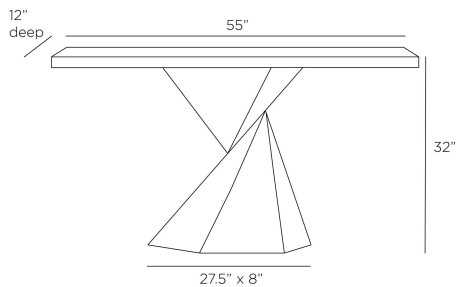

ARTERIOS

VALDER CONSOLE

FLI01
Smoke, Wood

Sleek and modern, our Valder console was inspired by the tight paper folds in origami and reimagined as a twisted, faceted, blackened-bronze iron pedestal base with a high-contrast smoke oak top. Finish will vary.

APPEARANCE

Materials	Wood, Iron
Finishes	Smoke, Blackened Bronze
Finish Will Vary	Yes
Top Coat/Sealant	No

DIMENSIONS

Overall	W: 55 in x D: 12 in x H: 32 in
Foot Print	W: 27.5 in x D: 8 in
Diagonal Dimensions	W: 34.5 in

SHIPPING

Shipping Requirements	Special Handling Required
Product Weight	69.0 lbs
Gross Weight 1	88.0 lbs
Shipping Box 1	W: 36.0 in x D: 15.0 in x H: 58.0 in

CONTRACT

Contract Suitability	Contract Suitable With Conditions
Contract Conditions	For an additional fee, a clear, protective coating can be added