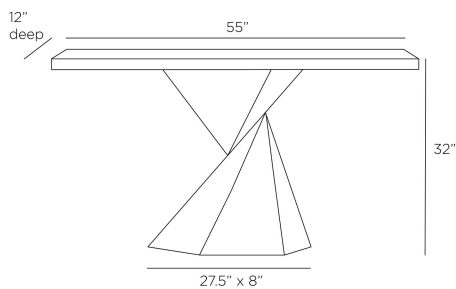

ARTERIOS

VALDER CONSOLE

FLI01
Smoke, Wood

Sleek and modern, our Valder console was inspired by the tight paper folds in origami and reimagined as a twisted, faceted, blackened-bronze iron pedestal base with a high-contrast smoke oak top. Finish will vary.

APPEARANCE

Materials	Wood, Iron
Finishes	Smoke, Blackened Bronze
Finish Will Vary	Yes
Top Coat/Sealant	No

DIMENSIONS

Overall	W: 55 in x D: 12 in x H: 32 in
Foot Print	W: 27.5 in x D: 8 in
Diagonal Dimensions	W: 34.5 in

SHIPPING

Shipping Requirements	Special Handling Required
Product Weight	69.0 lbs
Gross Weight 1	88.0 lbs
Shipping Box 1	W: 36.0 in x D: 15.0 in x H: 58.0 in

CONTRACT

Contract Suitability	Contract Suitable With Conditions
Contract Conditions	For an additional fee, a clear, protective coating can be added