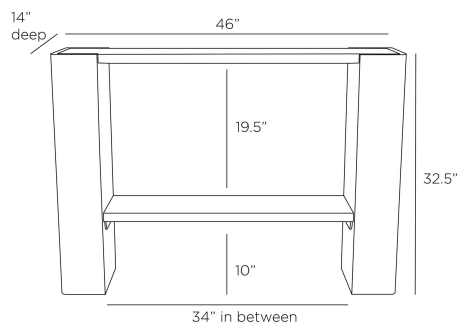

ARTERIOS

TORELLI CONSOLE

FLI05
Caspian, Marble

A rich composition of natural materials, the Torelli console makes a handsome addition to any interior. Monumental umber-finished mango wood legs create a foundation for neutral caspian marble surfaces. The tactile, leathered marble features sizable, terrazzo-style particulate. Antique-brass iron bowtie-shaped inlays ornament the sides of each leg. Finish will vary.

APPEARANCE

Materials	Marble, Wood, Iron
Finishes	Caspian, UMBER, Antique Brass
Finish Will Vary	Yes
Top Coat/Sealant	No

DIMENSIONS

Overall	W: 46 in x D: 14 in x H: 32.5 in
Foot Print	W: 46 in x D: 14 in
Shelf	W: 33.5 in x D: 14 in x H: 1.5 in
Table Top	W: 44 in x D: 12 in
Diagonal Dimensions	W: 35 in

SHIPPING

Shipping Requirements	Truck Ship
Product Weight	181.0 lbs
Gross Weight 1	71.0 lbs
Gross Weight 2	152.0 lbs
Shipping Box 1	W: 9.0 in x D: 17.6 in x H: 39.6 in
Shipping Box 2	W: 13.0 in x D: 19.0 in x H: 49.0 in

ADDITIONAL INFO

Shelf Count	1
Base/Foot Type	Glides

CONTRACT

Contract Suitability	Contract Suitable With Conditions
Contract Conditions	Natural stone requires periodic sealing, For an additional fee, a clear, protective coating can be added