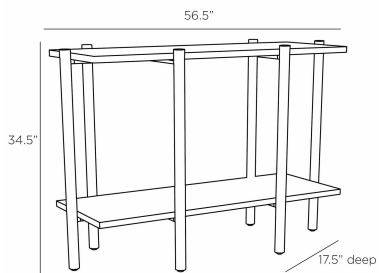

ARTERIO RS

ANDOR CONSOLE

FLI07
Ebony, Wood

Minimal and understated, the good hand of a wrapped steering wheel influenced the design of the oak wood Andor. Offset legs wrapped in topstitched dim gray leather offer a textural counterpoint to a balanced pair of ebony-finished oak wood shelves. Leather and wood will vary.

APPEARANCE

Materials	Wood, Leather
Finishes	Ebony, Dim Gray
Finish Will Vary	Yes
Top Coat/Sealant	Yes

DIMENSIONS

Overall	W: 56.5 in x D: 17.5 in x H: 34.5 in
Foot Print	W: 56.5 in x D: 17.5 in
Shelf	W: 54 in x D: 14.5 in x H: 1 in
Table Top	W: 54 in x D: 14.5 in
Diagonal Dimensions	W: 37 in

SHIPPING

Shipping Requirements	Truck Ship
Product Weight	72.7 lbs
Gross Weight 1	98.78 lbs
Shipping Box 1	W: 21.0 in x D: 60.0 in x H: 38.0 in

ADDITIONAL INFO

Base/Foot Type	Glides

CONTRACT

Contract Suitability	Contract Suitable With Conditions
Contract Conditions	For an additional fee, a clear, protective coating can be added

SWATCHES

T49SW 4x4 Swatch: Dim Gray Leather