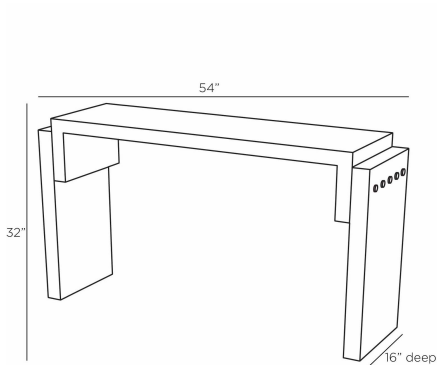

ARTERIOS

BERNARDO CONSOLE

FLI08
Ebony, Oak Veneer

The Bernardo provides a modernist sophistication to any space. Graphite leather-wrapped legs support a staggered slab top of ebony oak wood. Crafted in a pleasing mix of materials, it is punctuated at the sides with topstitching and antiqued brass buttons. Leather and wood will vary.

APPEARANCE

Materials	Oak Veneer, Leather
Finishes	Ebony, Dim Gray
Finish Will Vary	Yes
Top Coat/Sealant	Yes

DIMENSIONS

Overall	W: 54 in x D: 16 in x H: 32 in
Foot Print	W: 54 in x D: 16 in
Leg	W: 2.5 in x D: 16 in x H: 30 in
Table Top	W: 49 in x D: 16 in
Diagonal Dimensions	W: 36 in

SHIPPING

Shipping Requirements	Truck Ship
Product Weight	58.0 lbs
Gross Weight 1	128.55 lbs
Shipping Box 1	W: 62.0 in x D: 60.0 in x H: 41.0 in

ADDITIONAL INFO

Base/Foot Type	Felt
----------------	------