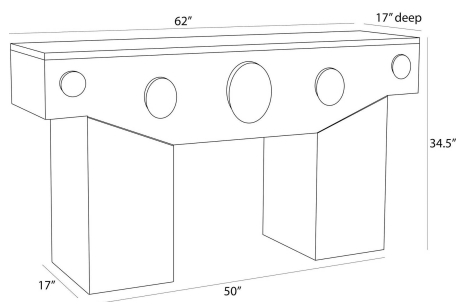

ARTERIOS

CAIRO CONSOLE

FLI13
Umber, Wood

Our substantial wood console of umber mango wood is full of artisan details that showcase the designer's craft and consideration. Inlaid antique brass fittings and linework enhance the clean lines, while inset cabochons of bengal marble recall handmade jewelry. Finish will vary.

APPEARANCE

Materials	Wood, Marble, Brass
Finishes	Umber, Bengal, Antique Brass
Finish Will Vary	Yes
Top Coat/Sealant	Yes

DIMENSIONS

Overall	W: 62 in x D: 17 in x H: 34.5 in
Foot Print	W: 50 in x D: 17 in
Accent	W: 3.5 in x H: 3.5 in
Clearance	H: 20.5 in
Table Top	W: 62 in x D: 17 in x H: 9 in
Diagonal Dimensions	W: 39 in

SHIPPING

Shipping Requirements	Truck Ship
Product Weight	50.0 lbs
Gross Weight 1	116.6 lbs
Shipping Box 1	W: 21.0 in x D: 65.0 in x H: 37.0 in

CONTRACT

Contract Suitability	Contract Suitable With Conditions
Contract Conditions	For an additional fee, a clear, protective coating can be added