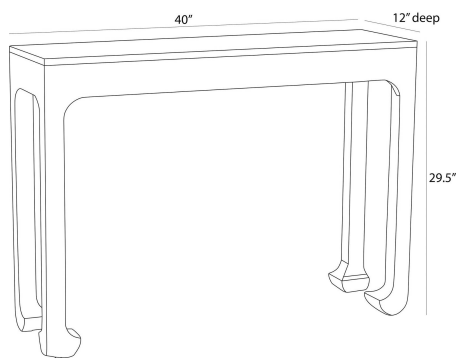

ARTERIOS

ICHIGO CONSOLE

FL114
Ebony, Wood

Slim in profile and crafted of ebony mango wood, the traditional parsons-style console is updated with hand-carved claw feet. Finish will vary.

APPEARANCE

Materials	Wood
Finishes	Ebony
Finish Will Vary	Yes
Top Coat/Sealant	Yes

DIMENSIONS

Overall	W: 40 in x D: 12 in x H: 29.5 in
Foot Print	W: 38.5 in x D: 11 in
Leg	W: 2 in x D: 2 in x H: 25.5 in
Table Top	W: 40 in x D: 12 in x H: 4 in
Diagonal Dimensions	W: 32 in

SHIPPING

Product Weight	29.4 lbs
Gross Weight 1	40.04 lbs
Shipping Box 1	W: 15.5 in x D: 43.0 in x H: 34.25 in