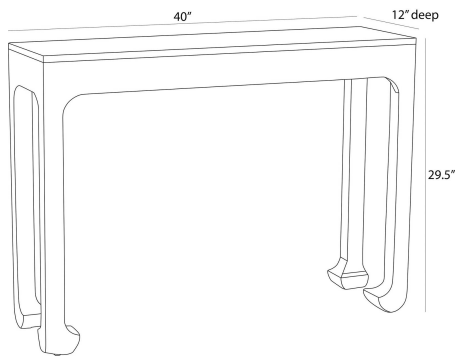

ARTERIOS

ICHIGO CONSOLE

FL114
Ebony, Wood

Slim in profile and crafted of ebony mango wood, the traditional parsons-style console is updated with hand-carved claw feet. Finish will vary.

APPEARANCE

Materials	Wood
Finishes	Ebony
Finish Will Vary	Yes
Top Coat/Sealant	Yes

DIMENSIONS

Overall	W: 40 in x D: 12 in x H: 29.5 in
Foot Print	W: 38.5 in x D: 11 in
Leg	W: 2 in x D: 2 in x H: 25.5 in
Table Top	W: 40 in x D: 12 in x H: 4 in
Diagonal Dimensions	W: 32 in

SHIPPING

Product Weight	29.4 lbs
Gross Weight 1	40.04 lbs
Shipping Box 1	W: 15.5 in x D: 43.0 in x H: 34.25 in