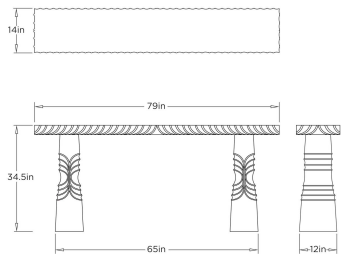

ARTERIOS

AYNI CONSOLE

FLI17 AYNi CONSOLE

ARTERIOS

FLI17

Whitewash, Mango Wood

The Ayni Console showcases intricate hand-carved detailing set against the relaxed warmth of whitewashed mango wood veneer. Its linear top is enriched with rhythmic texture, while sculptural pedestal legs feature bold circular reliefs that create depth and architectural dimension. Merging artisanal craftsmanship with understated materiality, this piece introduces refined texture and subtle drama.

APPEARANCE

Materials	Mango Wood
Finishes	Whitewash
Finish Will Vary	Yes
Top Coat/Sealant	No

DIMENSIONS

Overall	W: 78.5 in x D: 14 in x H: 34 in
---------	----------------------------------

SHIPPING

Shipping Requirements	Truck Ship
Product Weight	52.5 lbs
Gross Weight 1	20 lbs
Gross Weight 2	32.5 lbs
Shipping Box 1	W: 82 in x D: 19 in x H: 6 in
Shipping Box 2	W: 25 in x D: 15 in x H: 37 in