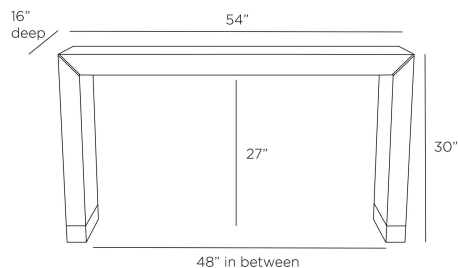

ARTERIO RS

TOULOUSE CONSOLE

FLS02
Blonde Straw Marquetry, Oak
Veneer

Inspired by traditional Art Deco straw marquetry, the Toulouse console offers a refined way to incorporate texture. The piece is clad in blonde straw oak veneer, with a sophisticated woven pattern, and constructed in a simple, waterfall silhouette. Bronzed brass provides a contrasting accent for the legs and is used again to accentuate the console's mitered joints and sleek architecture. Finish will vary.

APPEARANCE

Materials	Oak Veneer, Brass
Finishes	Blonde Straw Marquetry, Bronze
Finish Will Vary	Yes
Top Coat/Sealant	Yes

DIMENSIONS

Overall	W: 54 in x D: 16 in x H: 30 in
Foot Print	W: 54 in x D: 16 in
Diagonal Dimensions	W: 34 in

SHIPPING

Shipping Requirements	Truck Ship
Product Weight	99.0 lbs
Gross Weight 1	109.0 lbs
Shipping Box 1	W: 33.46 in x D: 19.1 in x H: 57.28 in

ADDITIONAL INFO

Base/Foot Type	Glides
----------------	--------