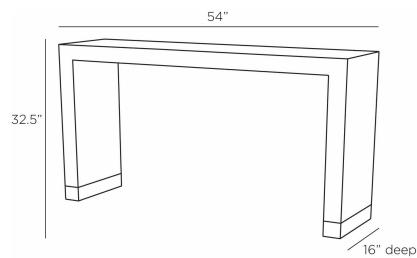

ARTERIO RS

ANDREAS CONSOLE

FLS03
Dark Gray Straw Marquetry, Wood

Adorned in a radiant pattern of dark gray straw marquetry on mahogany wood, the Andreas represents the best craftsmanship of a bygone era. Inspired by the classic artist's technique of the 1940s, this minimalist essential is anchored with a base of hand-finished shimmering bronze. Finish will vary.

APPEARANCE

Materials	Wood, Wood
Finishes	Dark Gray Straw Marquetry, Walnut
Finish Will Vary	Yes
Top Coat/Sealant	No

DIMENSIONS

Overall	W: 54 in x D: 16 in x H: 32.5 in
Foot Print	W: 54 in x D: 16 in
Leg	W: 3 in x D: 16 in
Diagonal Dimensions	W: 36 in

SHIPPING

Shipping Requirements	Truck Ship
Product Weight	89.3 lbs
Gross Weight 1	123.46 lbs
Shipping Box 1	W: 19.0 in x D: 57.0 in x H: 36.0 in

CONTRACT

Contract Suitability	Contract Suitable With Conditions
Contract Conditions	For an additional fee, a clear, protective coating can be added