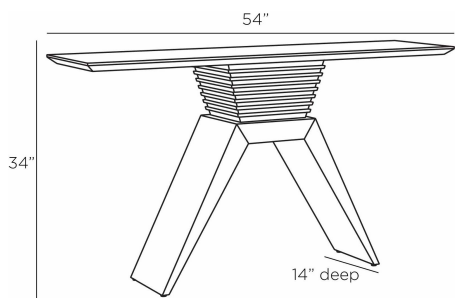

ARTERIOS

BARRON CONSOLE

FLS05
Cerused Natural, Wood

We've reinvented French Art Deco design for the 21st century with our streamlined Barron. A cantilevered carved top of cerused white cedar balances precisely on tapered legs to dramatic effect. It is enhanced with pyramid-style carved details at its supportive center. Finish will vary.

APPEARANCE

Materials	Wood
Finishes	Cerused Natural
Finish Will Vary	Yes
Top Coat/Sealant	No

DIMENSIONS

Overall	W: 54 in x D: 14 in x H: 34 in
Foot Print	W: 37.5 in x D: 11 in
Diagonal Dimensions	W: 37 in

SHIPPING

Shipping Requirements	Truck Ship
Product Weight	50.1 lbs
Gross Weight 1	75.1 lbs
Shipping Box 1	W: 17.0 in x D: 57.0 in x H: 38.0 in

ADDITIONAL INFO

Base/Foot Type	Glides
----------------	--------