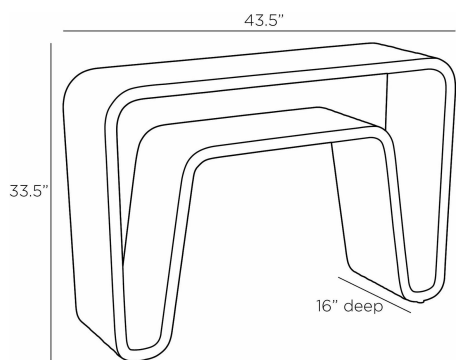

ARTERIOS

BELTRAN CONSOLE

FLS08
Ebony, Rattan

Add some Mid-Century-inspired style to any space with an airy console inspired by the era's classic hairpin desk legs. The Beltran's solid surface of ebony pencil rattan has an open back for extra impact, and a sculptural second shelf for more options.

APPEARANCE

Materials	Rattan
Finishes	Ebony
Finish Will Vary	No
Top Coat/Sealant	Yes

DIMENSIONS

Overall	W: 43.5 in x D: 16 in x H: 33.5 in
Foot Print	W: 43.5 in x D: 16 in
Leg	W: 7 in
Shelf	W: 23 in x D: 15 in
Table Top	W: 40 in x D: 15 in
Diagonal Dimensions	W: 36 in

SHIPPING

Product Weight	59.7 lbs
Gross Weight 1	78.32 lbs
Shipping Box 1	W: 18.25 in x D: 46.25 in x H: 37.25 in

ADDITIONAL INFO

Features	Sustainable
Shelf Count	1

CONTRACT

Contract Suitability	Contract Suitable With Conditions
Contract Conditions	For an additional fee, a clear, protective coating can be added