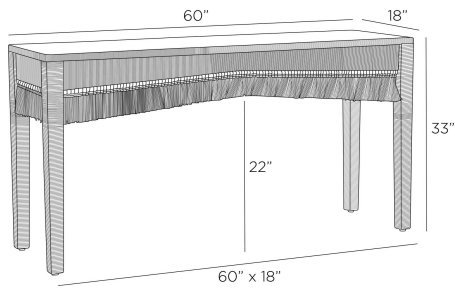

ARTERIOS

KAI CONSOLE

FLS09
Natural Abaca, Abaca

A naturally wonderful console was handmade of natural abaca. Mounted on tapered rectangular legs, it can be topped with a glass panel for added durability. Inspired by layered tusks, flourishes of fringe will add an impactful accent to any coastal or modern space. Finish will vary.

APPEARANCE

Materials	Abaca
Finishes	Natural Abaca
Finish Will Vary	Yes
Top Coat/Sealant	No

DIMENSIONS

Overall	W: 60 in x D: 18 in x H: 33 in
Foot Print	W: 60 in x D: 18 in
Leg	W: 2.5 in x D: 2.5 in
Table Top	W: 60 in x D: 18 in x H: 1 in
Diagonal Dimensions	W: 38 in

SHIPPING

Shipping Requirements	Truck Ship
Product Weight	18.3 lbs
Gross Weight 1	36.0 lbs
Shipping Box 1	W: 20.75 in x D: 62.75 in x H: 35.5 in

CONTRACT

Contract Suitability	Contract Suitable As Is
----------------------	-------------------------