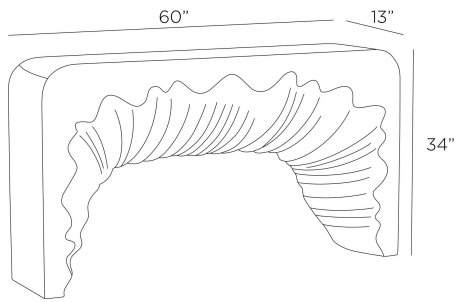

FARELY OUTDOOR CONSOLE

FLS11
Ivory, Concrete Composite

A door frame found in a Spanish mission church inspired the uncommon silhouette of the Farely. Cast of ivory concrete composite, this reinvented architectural form also resembles the natural grooves of a conch shell. Its smart scale works on an elevated patio, in a coastal-inspired indoor dining room or commercial space.

APPEARANCE

Materials	Concrete Composite
Finishes	Ivory
Finish Will Vary	No
Top Coat/Sealant	Yes

DIMENSIONS

Overall	W: 60 in x D: 13 in x H: 34 in
Foot Print	W: 60 in x D: 13 in
Table Top	W: 52 in x D: 13 in
Diagonal Dimensions	W: 35 in

SHIPPING

Shipping Requirements	Truck Ship
Product Weight	154.0 lbs
Gross Weight 1	174.2 lbs
Shipping Box 1	W: 17.75 in x D: 65.25 in x H: 39.0 in

ADDITIONAL INFO

Base/Foot Type	Felt Pads
----------------	-----------