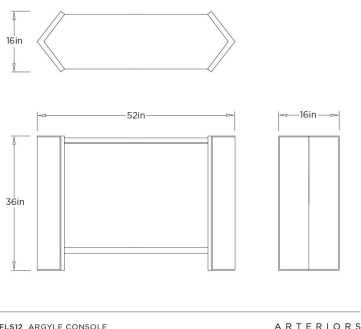

## ARGYLE CONSOLE

FLS12  
Black, Lacquered Wood

Defined by bold, faceted geometry, the Argyle Console pairs a sleek black lacquer top and shelf with richly grained wood panels framed in warm metal. Angular legs create a striking architectural silhouette, balancing sharp lines with refined material contrast. Sculptural yet streamlined, it brings modern drama and tailored sophistication to any interior.

### DIMENSIONS

Overall	W: 52 in x D: 16 in x H: 35.5 in
Foot Print	W: 52 in x D: 16 in
Shelf	W: 48 in x D: 14.5 in x H: 1.5 in
Table Top	W: 48 in x D: 14.5 in x H: 1.5 in