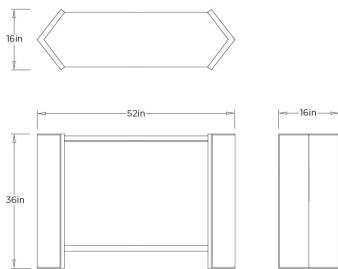

ARTERIOS

ARGYLE CONSOLE

FLS12 ARGYLE CONSOLE

ARTERIOS

FLS12
Black, Lacquered Wood

Defined by bold, faceted geometry, the Argyle Console pairs a sleek black lacquer top and shelf with richly grained wood panels framed in warm metal. Angular legs create a striking architectural silhouette, balancing sharp lines with refined material contrast. Sculptural yet streamlined, it brings modern drama and tailored sophistication to any interior.

DIMENSIONS

| | |
|------------|-----------------------------------|
| Overall | W: 52 in x D: 16 in x H: 36 in |
| Foot Print | W: 52 in x D: 16 in |
| Shelf | W: 48 in x D: 14.5 in x H: 1.5 in |
| Table Top | W: 48 in x D: 14.5 in x H: 1.5 in |

SHIPPING

| | |
|-----------------------|--------------------------------|
| Shipping Requirements | Special Handling Required |
| Product Weight | 113.2 lbs |
| Gross Weight 1 | 58 lbs |
| Shipping Box 1 | W: 37 in x D: 63 in x H: 19 in |