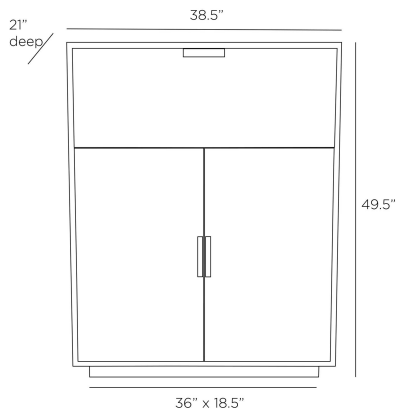

ARTERIOS

UPTON COCKTAIL CABINET

FNS05
Smoke, Oak Veneer

Our architectural-inspired Upton cabinet serves up cocktails with a stylish edge. Created in a chevron-patterned, smoke oak veneer, the piece is accented with vintage-brass iron hardware and inlays with a crosshatch design. The bar cabinet rests on a matching iron plinth and features a hinged, fold-down prep surface and adjustable shelves. Finish will vary.

APPEARANCE

Materials	Oak Veneer, Iron
Finishes	Smoke, Vintage Brass
Finish Will Vary	Yes
Top Coat/Sealant	Yes

DIMENSIONS

Overall	W: 38.5 in x D: 21 in x H: 49.5 in
Foot Print	W: 36 in x D: 18.5 in
Shelf	W: 37 in x D: 18 in x H: 1 in
Hutch	W: 37 in x D: 19 in x H: 12 in
Diagonal Dimensions	W: 53 in

SHIPPING

Shipping Requirements	Truck Ship
Product Weight	150.0 lbs
Gross Weight 1	160.0 lbs
Shipping Box 1	W: 52.76 in x D: 24.02 in x H: 41.73 in

ADDITIONAL INFO

Base/Foot Type	Glides

CONTRACT

Contract Suitability	Contract Suitable As Is

REPLACEMENT PARTS

SHELFPIN1

SWATCHES

SM2X2 2x2 Swatch: Smoke Oak