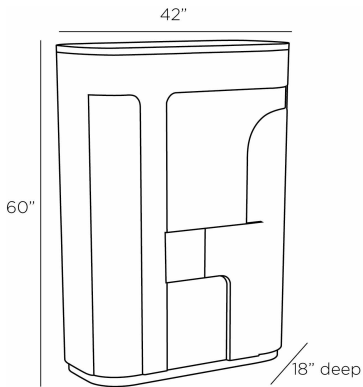

ARTERIOS

BRUSA CABINET

FNS08
Beige, Oak Veneer

Mixing the textures of wood and grass cloth, our Brusa cabinet draws from the best of the Bauhaus movement. Its simple, flowing façade pairs beige seagrass cloth accents with heavy beige oak veneer panels. Brutalist in influence and practical in function, this textural design features three interior shelves and a bronze iron base. Finish will vary.

APPEARANCE

Materials	Oak Veneer, Seagrass Cloth, Iron
Finishes	Beige, Beige, Bronze
Finish Will Vary	Yes
Top Coat/Sealant	Yes

DIMENSIONS

Overall	W: 42 in x D: 18 in x H: 60 in
Foot Print	W: 42 in x D: 18 in
Shelf	W: 40.5 in x D: 11 in x H: 1 in
Diagonal Dimensions	W: 63 in

SHIPPING

Shipping Requirements	Special Handling Required
Product Weight	214.1 lbs
Gross Weight 1	264.1 lbs
Shipping Box 1	W: 22.7 in x D: 46.0 in x H: 64.0 in

ADDITIONAL INFO

Shelf Count	3
Base/Foot Type	Glides