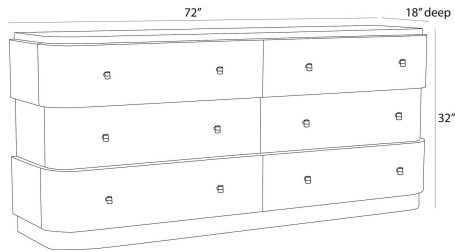

ARTERIOS

JACQUES CHEST

FNS20
Brindle, Ofram Veneer

We reinvented the stacked campaign-style chest in A brindle ofram wood veneer with rotated layout veneer that creates different patterns to catch the eye. Six soft-close drawers are accented with bespoke bronze stainless steel trim along the reveal and natural faux horn resin pulls. This roomy style is impactful on its own as bedroom storage or paired with matching Jacques side tables. Finish will vary.

APPEARANCE

Materials	Ofram Veneer, Resin, Stainless Steel
Finishes	Brindle, Natural Faux Horn, Bronze
Finish Will Vary	Yes
Top Coat/Sealant	Yes

DIMENSIONS

Overall	W: 72 in x D: 18 in x H: 32 in
Foot Print	W: 70.5 in x D: 16.5 in
Drawer Exterior	W: 36 in x D: 1 in x H: 9.5 in
Drawer Interior	W: 29 in x D: 12.5 in x H: 6.5 in
Table Top	W: 70.5 in x D: 17.5 in
Diagonal Dimensions	W: 38 in